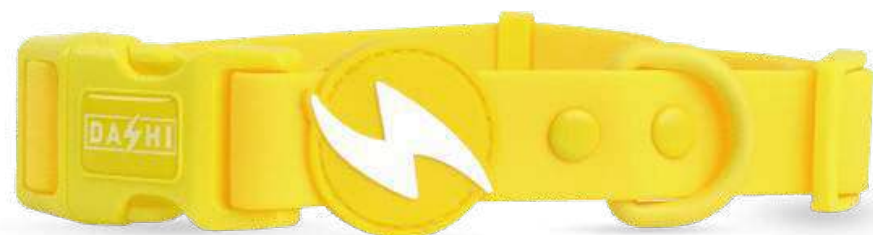

YELLOW

XS - DC00233
S - DC00234
M - DC00235
L - DC00236